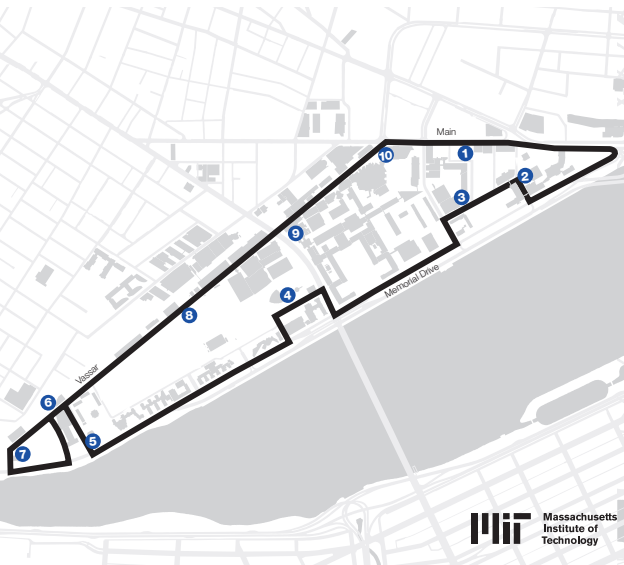

Tech Shuttle Morning Schedule

For realtime info, please use mobile web services.

nextbus.com

m.mit.edu

6:15 a.m.–2:30 p.m.

every
20min

every
10min

every
20min

1	Kendall Square MBTA station	6:15	7:35	10:35	2:15
2	Wadsworth St/Amherst St	6:17	7:37	10:37	2:17
3	MIT Medical/Media Lab	6:18	7:38	10:38	2:18
4	Amherst St @ Kresge	6:21	7:41	10:41	2:21
5	Tang/Westgate	6:23	7:43	10:43	2:23
6	Amesbury St @ W92	6:24	7:44	10:44	2:24
7	Vassar St @ W98	6:25	7:45	10:45	2:25
8	Simmons Hall	6:26	7:46	10:46	2:26
9	Vassar St/Mass Ave	6:28	7:48	10:48	2:28
10	Main St/Vassar St	6:30	7:50	10:50	2:30

RUNS SUMMER 2018

Massachusetts
Institute of
Technology